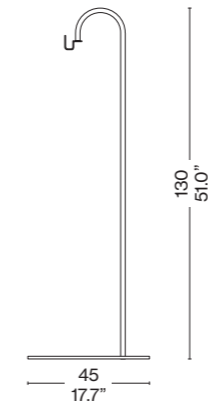

Arch-shaped support
Supporto ad arco
Support à arc
Bogenstütze

Stainless steel structure
Struttura in acciaio inox
Structure en acier inoxydable
Fassung aus Edelstahl