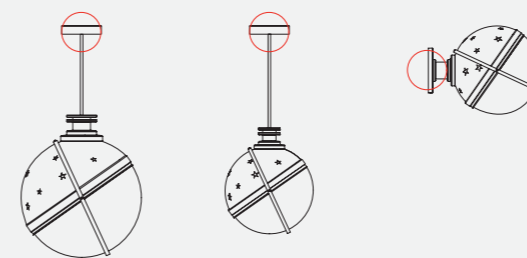

Identifying marks and production numbers