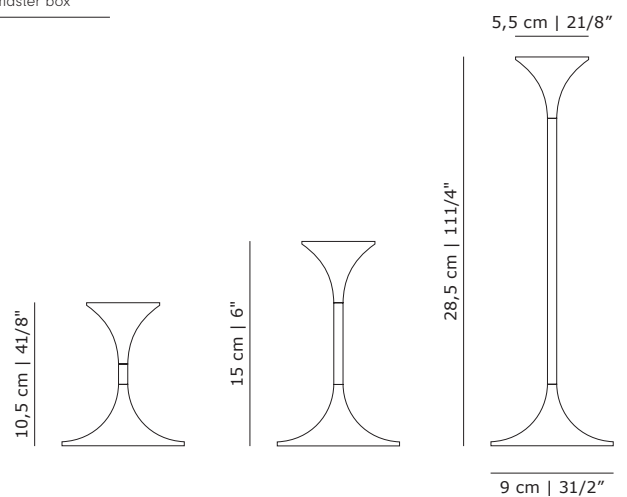

Elegant and with a hint of whimsy, the modular candleholder Jazz was conceived in 1961 by Danish architect, ceramist and jazz musician Max Brüel. A slender, graceful silhouette in three heights, Jazz is an elegant addition to the home – by itself or in groups.

A Jazz candleholder comes with a top, a base and three interchangeable stems in different heights to fit any occasion.

PRODUCT DATA

Design	Max Brüel. 1961
Product type	Candleholder
Environment	Indoor
Materials	Steel with black powder coating

DELIVERY

Lead time	Stock (if backorder: 20 weeks)
Sales units	4 x Jazz in one master box

ARTICLE CODE

201382 Jazz, black

NOTE

One Jazz candleholder contains one top, one bottom and three interchangeable stems.