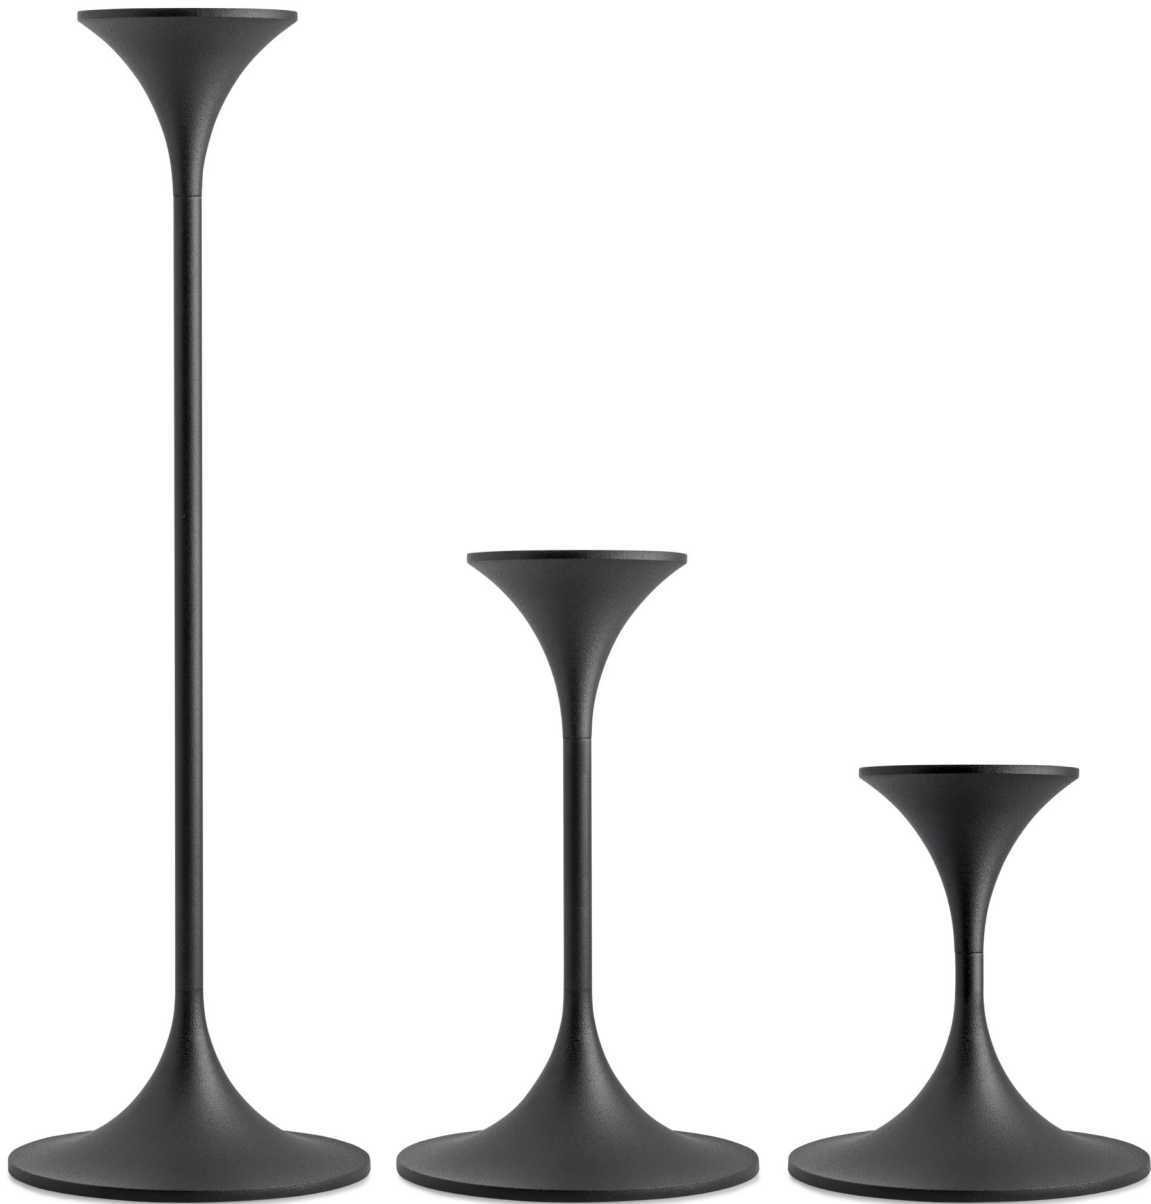

Founded on rebellious curiosity and a passion for the unique, Karakter is a bit out of the ordinary. Rooted in the proud Danish design tradition, but always maintaining an international outlook, Karakter presents a striking portfolio of furniture, lighting and objects from designers who have already written the history of design to those who are aspiring to write the future. All designers collaborating with Karakter are curated for their ideas and creativity and shared by all of them is an inspiring level of curiosity and an uncompromising take on their work. Boasting both the relevant and honest, the beautiful, the playful and the expressive, all designs have a clear, undeniable character. Ready to spark curiosity and start conversations.

Head Office

Karakter
Gammel Lundtoftevej 1C
2800 Kongens Lyngby
Denmark

T +45 38 41 41 31
@karaktercopenhagen
info@karakter-copenhagen.com

Showroom - Paris

Karakter
242 Bis bd st Germain
75007 Paris
France

T +33 01 43 25 48 05
karakterparis@cassina.com

Karakter Corner - Milan

Cassina Showroom
Via Durini, 16
20122 Milano
Italy

T +39 02 76 02 07 45