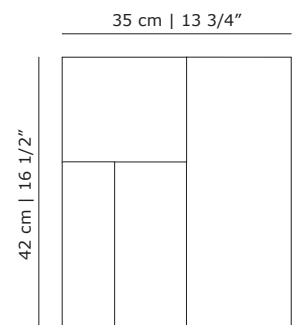

The Dutch designer, Aldo Bakker, is known for his uncompromising approach to design. This is a perfect example of his work. TriAngle consists of 12 triangular elements—cut to fit together like the perfect puzzle. The final puzzle reveals a square stool or side table with a distinguished and very precise look. The sharp corners and visible cuts will become softer and gain patina over time, making tear, wear and decay a very essential part of this design.

Aldo Bakkers' work has a delicate and rare sense of harmony and his ideas are always intended to trigger a response. He wants to challenge us with his design, to make us stop our everyday routines for a minute and ponder over an odd little feature, hopefully making us perform our everyday casual acts with more attention.

PRODUCT DATA

Design	Aldo Bakker. 1996
Product type	Stool / side table
Environment	Indoor
Materials	Solid ash with clear lacquer or solid beech with stain and clear lacquer

DELIVERY

Lead time	Stock (if backorder: 12 weeks)

ARTICLE CODES

201500	TriAngle, natural ash
202284	TriAngle, indigo blue stained beech
202285	TriAngle, lilac-beige stained beech
202286	TriAngle, green-brown stained beech

Finishes