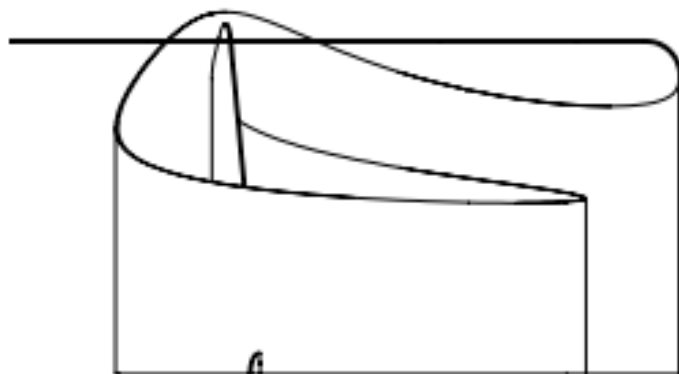

40 cm | 15 3/4"

80 cm | 31 1/2"

73 cm | 28 3/4"

PRODUCT DATA

Design Aldo Bakker. 2015

Product type Occasional table

Environment Indoor

Materials Steel