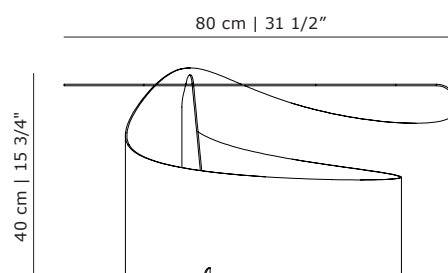

A single sheet of steel rolled in one smooth motion into a self-supporting construction. Aldo Bakker's exquisite sense of merging colour, material and form has come into play to create an occasional table with an effortlessly sculptural appeal.

PRODUCT DATA

Design	Aldo Bakker. 2015
Product type	Occasional table
Environment	Indoor
Materials	Steel
Finish	Matte lacquered

DELIVERY

Lead time	10 to 12 weeks

ARTICLE CODES

201409	Coffee Table lounge, dark sepia
201786	Coffee Table lounge, dark terracotta
202152	Coffee Table lounge, dusty green

Colours