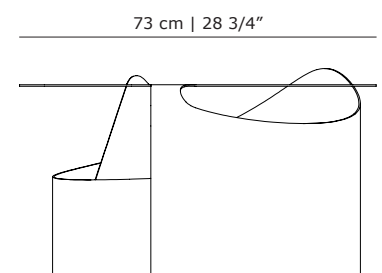

A single sheet of steel rolled in one smooth motion into a self-supporting construction. Aldo Bakker's exquisite sense of merging colour, material and form has come into play to create an occasional table with an effortlessly sculptural appeal.

PRODUCT DATA

Design	Aldo Bakker. 2015
Product type	Occasional table
Environment	Indoor
Materials	Steel
Finish	Matte lacquered

DELIVERY

Lead time	10 to 12 weeks

ARTICLE CODES

201409	Coffee Table lounge, dark sepia
201786	Coffee Table lounge, dark terracotta
202152	Coffee Table lounge, dusty green

Colours