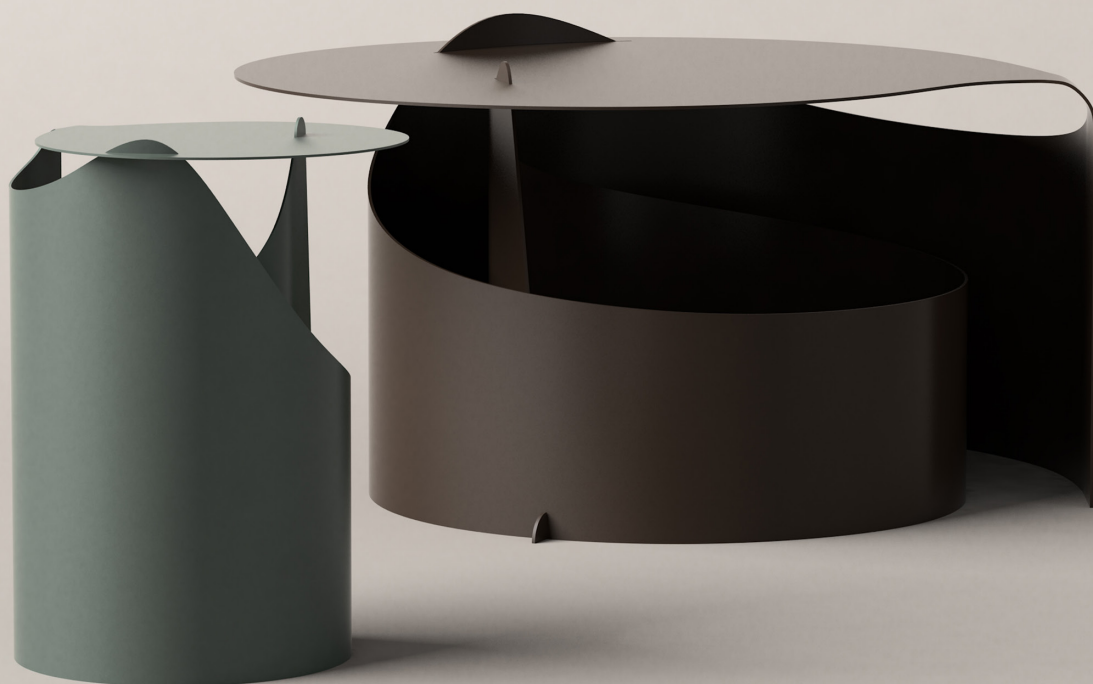

Founded on rebellious curiosity and a passion for the unique, Karakter is a bit out of the ordinary. Rooted in the proud Danish design tradition, but always maintaining an international outlook, Karakter presents a striking portfolio of furniture, lighting and objects from designers who have already written the history of design to those who are aspiring to write the future. All designers collaborating with Karakter are curated for their ideas and creativity and shared by all of them is an inspiring level of curiosity and an uncompromising take on their work. Boasting both the relevant and honest, the beautiful, the playful and the expressive, all designs have a clear, undeniable character. Ready to spark curiosity and start conversations.

Head Office

Karakter
Gammel Lundtoftevej 1C
2800 Kongens Lyngby
Denmark

T +45 38 41 41 31
@karaktercopenhagen
info@karakter-copenhagen.com

Showroom - Paris

Karakter
242 Bis bd st Germain
75007 Paris
France

T +33 01 43 25 48 05
karakterparis@cassina.com

Karakter Corner - Milan

Cassina Showroom
Via Durini, 16
20122 Milano
Italy

T +39 02 76 02 07 45