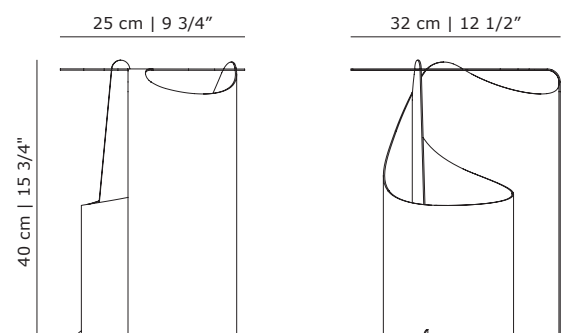

A single sheet of steel rolled in one smooth motion into a self-supporting construction. Aldo Bakker's exquisite sense of merging colour, material and form has come into play to create an occasional table with an effortlessly sculptural appeal.

PRODUCT DATA

Design	Aldo Bakker. 2015
Product type	Occasional table
Environment	Indoor
Materials	Steel
Finish	Matte lacquered

ARTICLE CODE

200496	Coffee Table, dusty green

DELIVERY

Lead time	Stock (if backorder: 8 to 10 weeks)

Colour