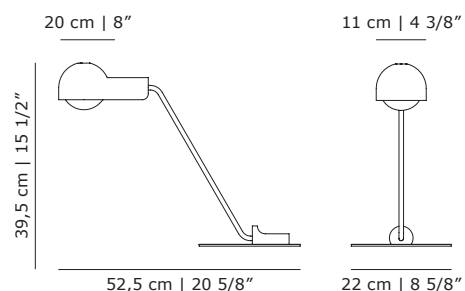

The Domo lamp was originally designed by Italian designer Joe Colombo in 1965. Back then he designed three lamps based on the same core shape. Known for his democratic and functional design, his flexible and convertible furniture meant to be used in many different ways – all to the benefit of the user.

Joe Colombo experimented with new materials and the latest technologies and designed futuristic “machines for living”, many of which have become icons for a new way of living. One of them is Domo. Colombo often rejected sharp corners and straight lines in favour of curvaceous forms.

PRODUCT DATA

Design	Joe Colombo. 1965
Product type	Table lamp
Environment	Indoor
Materials	Brass with brushed surface and clear lacquer or steel with black powder coating
Cord	2m black PVC cord with on/off switch
Light source	E27 Globe, 28W max (not included)
Certifications	CE

DELIVERY

Lead time	Stock (if backorder: 20 weeks)

ARTICLE CODES

201503	Domo table lamp, black 230V (EU plug)
201504	Domo table lamp, black 230V (UK, adapter)
201501	Domo table lamp, brass 230V (EU plug)
201502	Domo table lamp, brass 230V (UK, adapter)

Finishes