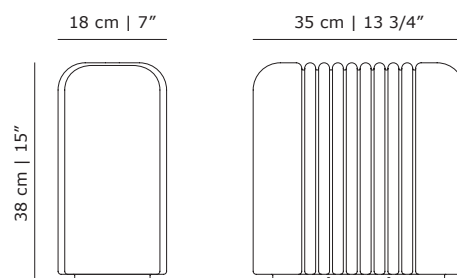

The Lari Lamp, mouth blown in one single piece, that are held together by the base, which also supports the electrical system evokes, on a small scale, some suggestions of Angelo Mangiarotti's previous architecture.

PRODUCT DATA

Design	Angelo Mangiarotti. 1978
Product type	Table lamp
Environment	Indoor
Materials	Shade in mouth-blown glass, base in aluminium with black powder coating
Cord	2m braided black fabric cord with dimmer
Light source	E27/E26 2 x 28W max (not included)
Certifications	CE, UL, SAA

DELIVERY

Lead time	Stock (if backorder: 20 weeks)

ARTICLE CODES

200497	Lari 230V (EU plug)
200549	Lari 230V (UK adapter)
200866	Lari 230V (AU plug)
200550	Lari 110V (US plug)