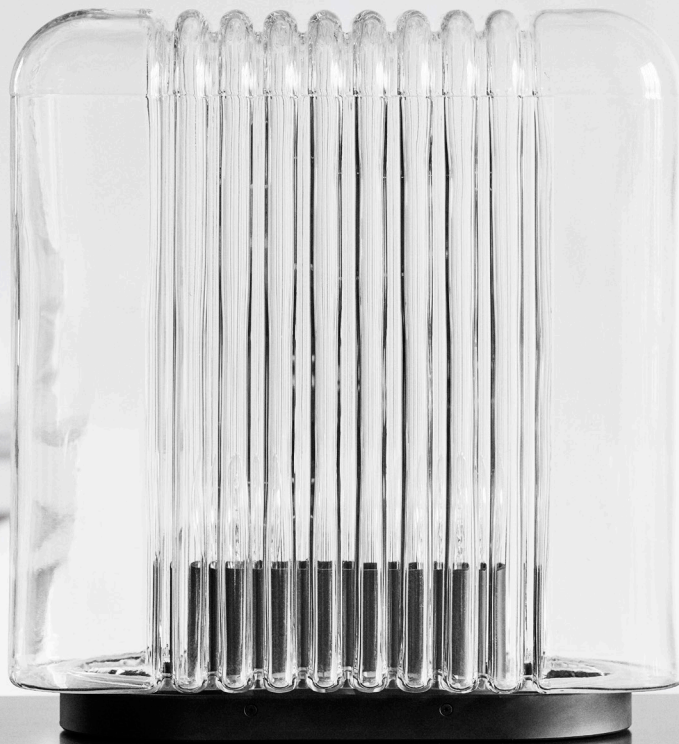

Founded on rebellious curiosity and a passion for the unique, Karakter is a bit out of the ordinary. Rooted in the proud Danish design tradition, but always maintaining an international outlook, Karakter presents a striking portfolio of furniture, lighting and objects from designers who have already written the history of design to those who are aspiring to write the future. All designers collaborating with Karakter are curated for their ideas and creativity and shared by all of them is an inspiring level of curiosity and an uncompromising take on their work. Boasting both the relevant and honest, the beautiful, the playful and the expressive, all designs have a clear, undeniable character. Ready to spark curiosity and start conversations.

Head Office

Karakter
Gammel Lundtoftevej 1C
2800 Kongens Lyngby
Denmark

T +45 38 41 41 31
@karaktercopenhagen
info@karakter-copenhagen.com

Showroom - Paris

Karakter
242 Bis bd st Germain
75007 Paris
France

T +33 01 43 25 48 05
karakterparis@cassina.com

Karakter Corner - Milan

Cassina Showroom
Via Durini, 16
20122 Milano
Italy

T +39 02 76 02 07 45