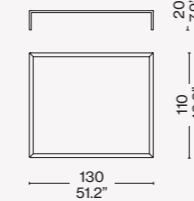

Novità/News/Neuheit/
Nouveauté 2020

Cassina LAB

Designed by

Piero Lissoni, 2020

Struttura
· Acciaio verniciato nei colori indicati a listino o cromato lucido.
Piano
· Marmo nelle finiture indicate a listino.
· Vassoio in MDF impiallacciato in essenza e bordato in massello nelle finiture indicate a listino.
Imbottitura
· Multistrato di legno.
· Poliuretano espanso a densità differenziata.
· Fibra di PET riciclata al 100%, accoppiata con vellutino.
Rivestimento
· Tessuto.
· Pelle.
Piedini
· In materiale plastico di colore nero.

Structure
· Steel, lacquer finish available in the colours indicated in the price list.
Top
· Marble in the finishes indicated in the price list.
· MDF tray, wood veneered and rimmed with solid wood in the finishes indicated in the price list.
Upholstery
· Plywood.
· Flexible polyurethane foam.
· 100% recycled PET fiber, with light velvet.
Cover
· Fabric.
· Leather.
Feet:
· Black plastic material.

Struktur
· Stahl, lackiert in den Farben laut Preisliste oder glanzverchromt.
Tischplatte:
· Marmor mit den Finishlösungen laut Preisliste.
· MDF-Tablett, Holz furniert und mit Massivholz eingefasst in den in der Preisliste angegebenen Oberflächen.
Polsterung
· Multischicht.
· Polyurethanschaum mit unterschiedlicher Dichte.
· PET-Faser, zu 100% recycelt, mit leichtem Samt kaschiert.
Bezug
· Stoff.
· Leder.
Füßchen
· Aus schwarzem Kunststoffmaterial.