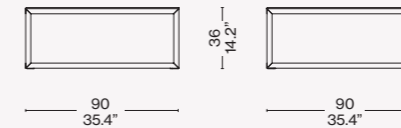

Designed by

Piero Lissoni, 2001/2017

a

b

ITA

Un nuovo sistema di tavolini e pouf dal carattere universale, disponibili in molteplici finiture da combinare liberamente con la gamma dei divani Cassina. Partendo dal modulo base 45x45cm vengono introdotte 4 nuove dimensioni da disporre singolarmente o da abbinare in diversi modi. La struttura in rovere tinto nero, rovere naturale e noce canaletto è dotata di un piano di 15 mm in quattro tipologie di marmo, in vetro extra chiaro rosso mattone o caffè riflettente, oppure in legno con bordo rastremato e impiallacciato nelle finiture della struttura. I tavolini sono coordinati con la serie di pouf definita dalla struttura in legno e dall'imbottitura in ovatta di poliestere e poliuretano espanso privo di CFC a densità differenziata, con rivestimento rimovibile in pelle o tessuto.

DEU