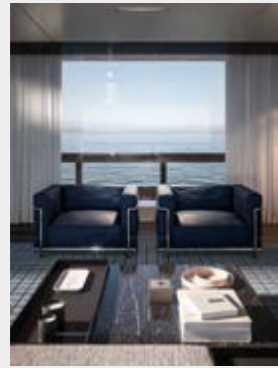

P. 25

^{EN} 3 FAUTEUIL GRAND CONFORT, GRAND MODÈLE armchairs, leather Scozia - oceano 13X342. MEX HI coffee table, tray in black-stained oakwood, pouf in Linus - paglia 13L282. SAHARA MIDGRID rug, carta da zucchero. SANTAL KING candles. Rectangular ceramic tray COLLECTION CHANDIGARTH, La Course du Soleil.

^{IT} Poltrone 3 FAUTEUIL GRAND CONFORT, GRAND MODÈLE, pelle Scozia - oceano 13X342. Tavolino MEX HI, vassoio in rovere tinto nero, pouf in Linus - paglia 13L282. Tappeto SAHARA MIDGRID, carta da zucchero. Candele SANTAL KING. Vassoio in ceramica rettangolare COLLECTION CHANDIGARTH, La Course du Soleil.