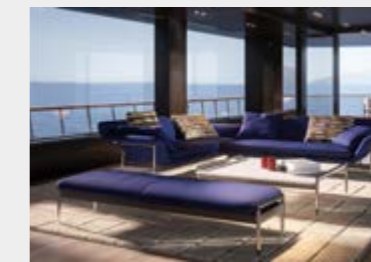

P. 18

^{EN} ESOSOFT sofa, Lima - blu 13L599, frame in glossy aluminium. Decorative cushions, Olmos - Mini Smoke 13O904; Olmos - Maxi Color 13O901. ESOSOFT bench, Lima - blu 13L599 frame in glossy aluminium. ESOSOFT coffee table, frame in glossy aluminium, Carrara marble top. Candles and diffuser AMBER KATMANDOU.

^{IT} Divano ESOSOFT, Lima - blu 13L599, struttura in alluminio lucido. Cuscini decorativi, Olmos - Mini Smoke 13O904; Olmos - Maxi Color 13O901. Panca ESOSOFT, Lima - blu 13L599, struttura in alluminio lucido, top marmo di Carrara. Candela e diffusore AMBER KATMANDOU.