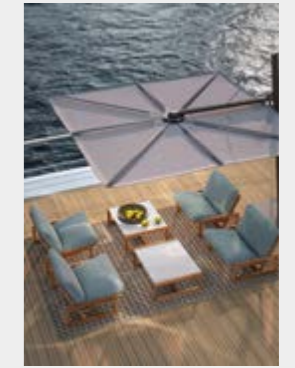

P. 66

^{EN} Poltrone CARLOTTA, teak naturale, Elba - verde-grigio 13E481. Tavolini CARLOTTA, teak naturale, gres porcellanato smaltato grigio. Ombrellone PARASOL, fango. Tappeto SPIDER tartan blu/bordeaux/beige.

^{IT} CARLOTTA armchairs, natural teak, Elba - verde-grigio 13E481. CARLOTTA low tables, natural teak wood, grey enameled porcelain stoneware. PARASOL umbrella, taupe. SPIDER rug tartan blu/bordeaux/beige.