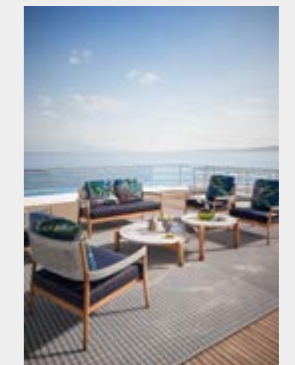

P. 71

^{EN} DINE OUT sofa and armchairs, seat in Kemi - blu navy 13L371, cushions in Favignana - fiore blu 13F053. TABLE À PLATEAU INTERCHANGEABLE - OUTDOOR coffee table, naturale teakwood, Carrara marble top. SPIDER rug, grigio/beige/sabbia.

^{IT} Divanetto e poltrone DINE OUT, seduta in Kemi - blu navy 13L371, cuscini in Favignana - fiore blu 13F053. Tavolino TABLE À PLATEAU INTERCHANGEABLE - OUTDOOR, teak naturale, marmo di Carrara. Tappeto SPIDER, grigio/beige/sabbia.