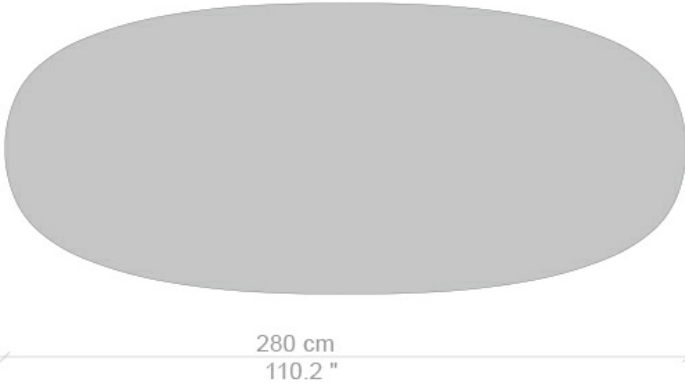

# Dimensioni

60 cm  
23.6 "

73 cm  
28.6 "

150 cm  
59.0 "

side view

102 cm  
40.2 "

73 cm  
28.6 "

50 cm  
19.7 "

240 cm  
94.5 "

120 cm  
47.2 "

side view