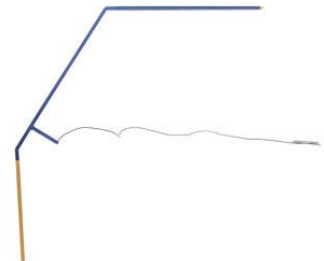

**AM1N** by Franco Albini

Table lamp with rose gold structure. Onion-shaped diffuser, in pink glass.  
Flood beam distribution, dimmer on the cable.

**AM2C** by Franco Albini

Floor lamp with rose gold structure. Diffuser in taupe glass.  
Uplight flood beam distribution, dimmer on the cable.

**AS1C** by Franco Albini

Table lamp with rose gold structure. Cup-shaped diffuser, in taupe glass.  
Flood beam distribution, dimmer on the cable.

**CANNA NUDA** by Piero Castiglioni

Pendant lamp. Rose gold structure, transparent glass cylinder.

**BIRD TAVOLO** by Bernhard Osann

LED table lamp in extruded aluminium. Composed of a protruding arm cobalt blue painted where the light source is located and a vertical brass counterweight.

### Dimensions

40 cm  
15.7 "

48 cm  
18.9 "

24 cm  
9.4 "

Designer