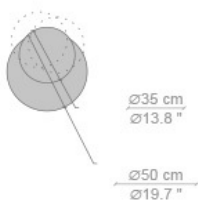

Dimensions