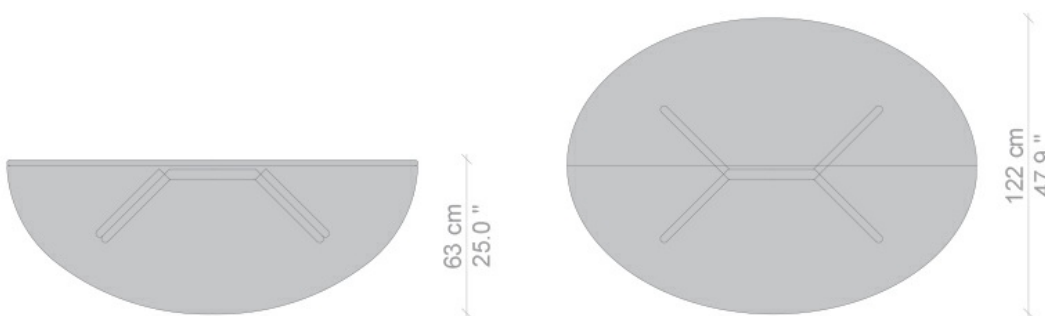

Cassina

ANTELLA

Catalogue **SimonCollezione**

Year of production **2013**

Polyester lacquered table available with gloss or matt finish. Frame and top with rounded front edge made of two hinged elements held together by a magnet, and the two halves of the elliptical table top panels

...whenever you need to this opens out into a handy full sized table.

Gallery

Dimensions

Designer

Kazuhide Takahama

Takahama is best known as a furniture and lighting designer, and has produced work for Knoll, Gavina, and B&B Italia.