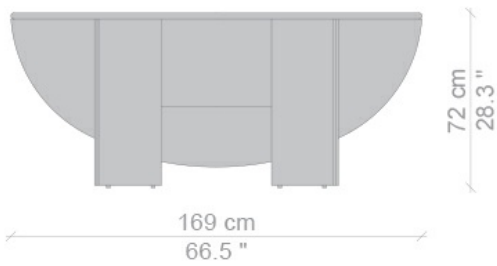

Dimensions